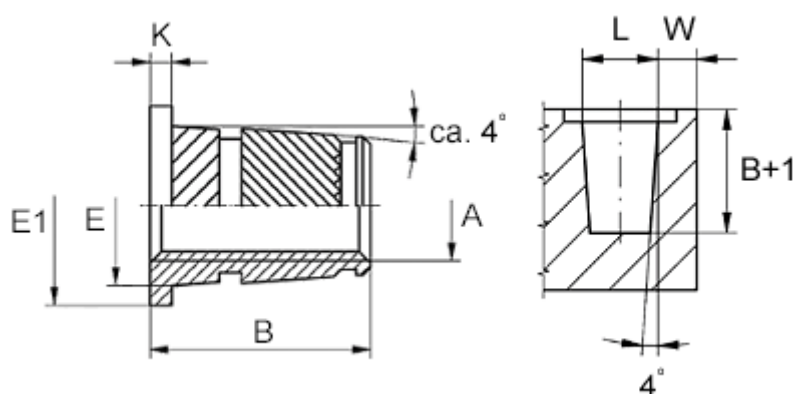

Data Sheet

Article number: 12855100080800
Description: KLEE-coil 855 100 080.800
M8 Brass

Measures

Female thread A	= M8
Flange diameter E1	= 12.5
Flange height	= 1.3
Length B	= 13.3
Min distance to edge W	= 3.0
Outer diameter E	= 11.2
Recommended bore diameter W +0.1	= 10.9